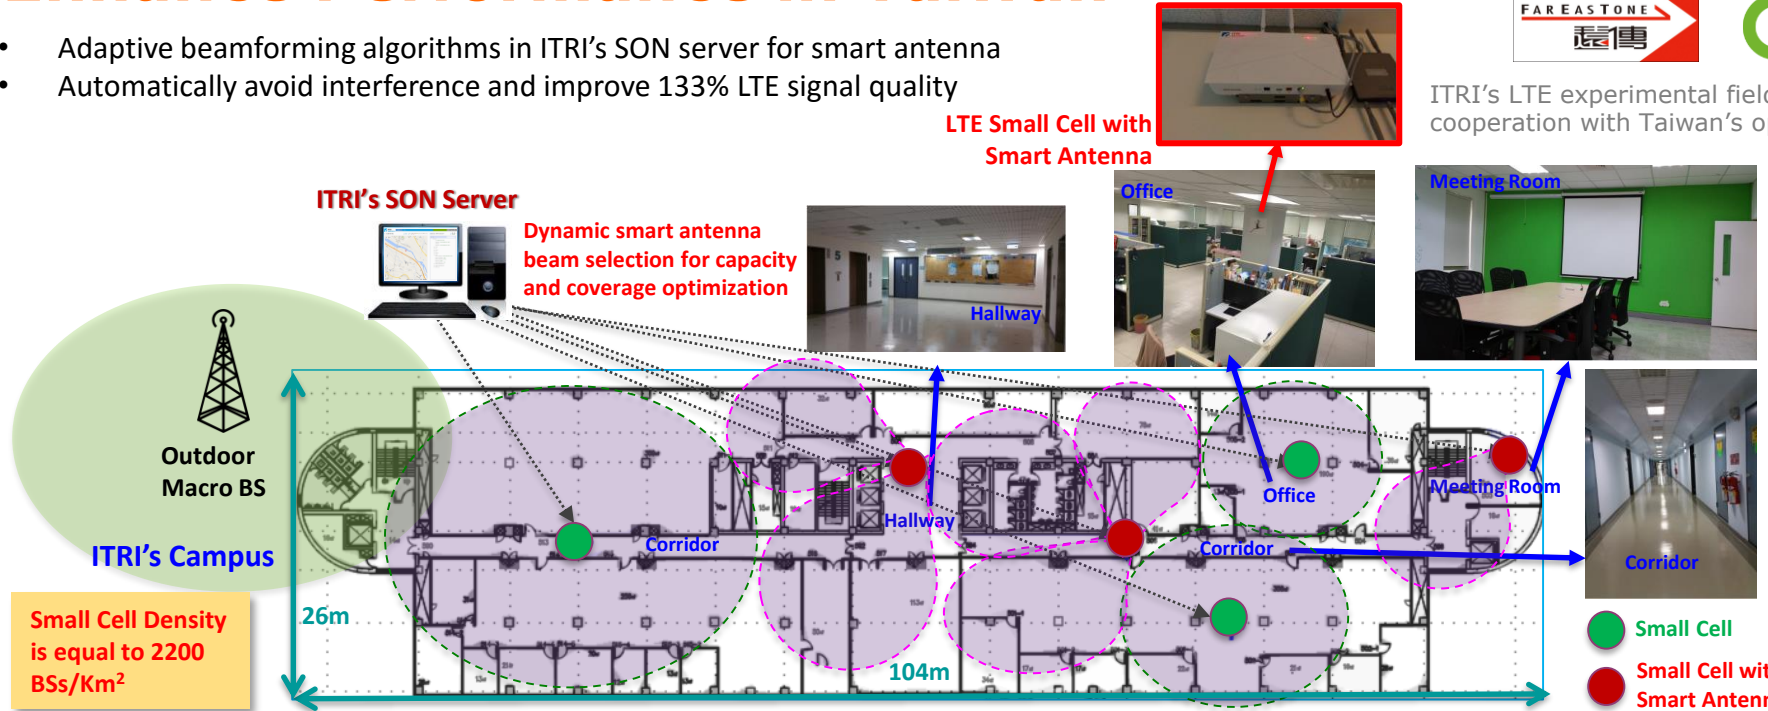

Enterprise Small cells with Smart Antenna Enhance Performance in Taiwan

- Adaptive beamforming algorithms in ITRI's SON server for smart antenna
- Automatically avoid interference and improve 133% LTE signal quality

ITRI's LTE experimental field is in cooperation with Taiwan's operators.

ITRI deploys enterprise small cells with smart antenna solution to improve capacity and coverage in ultra-dense network

<https://goo.gl/KqmR6E>