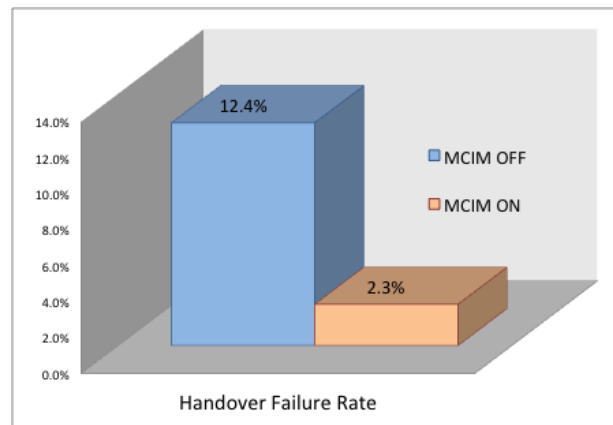

Massive Reduction in Handover Failures Commercial Dense Indoor Deployment

- 10 SCs covering 35K sqft
- Mix of static and mobility UEs and mix of traffic type (e.g. YouTube, HD video, FTP...)
- eSON Multi-Cell Interference Management (MCIM) optimizes dynamic sharing of radio resources across SCs

Scenario	HO_SR	HO_FR	HO ATTEMPT	HO SUCCESS
MCIM OFF	87.6%	12.4%	5397	4725
MCIM ON	97.7%	2.3%	5582	5450

Greater than 80% reduction in handover failure rate through coordinated multi-cell interference mitigation