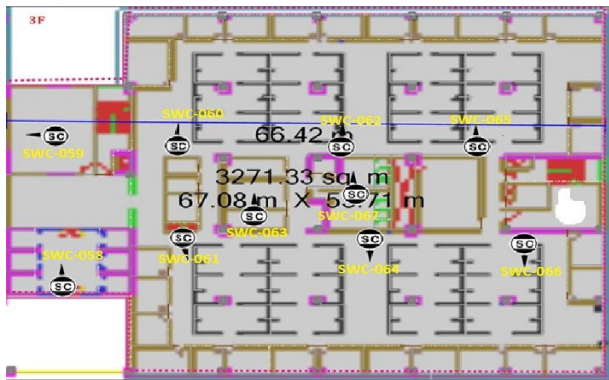

Massive Reduction in Handover Failures Commercial Dense Indoor Deployment

- 10 SCs covering 35K sqft
- Mix of static and mobility UEs and mix of traffic type (e.g. YouTube, HD video, FTP...)
- eSON Multi-Cell Interference Management (MCIM) optimizes dynamic sharing of radio resources across SCs