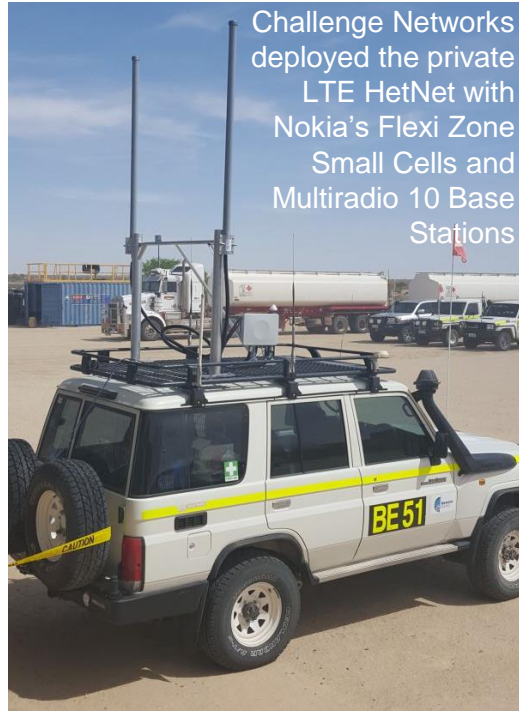

Private LTE HetNet Connects Remote Oil Operations

Beach Energy is Australia's largest onshore oil producer

“The new LTE network allows our staff to access key systems, facilities and production information throughout our western Cooper Basin field area, reducing requirements for travel between sites, making operations more efficient, saving money and significantly enhancing safety”