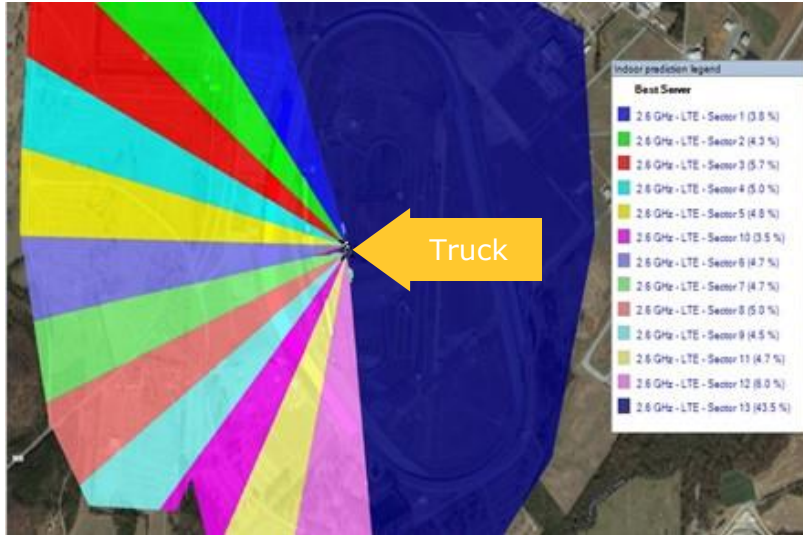

High Speed Connectivity at the NASCAR Superspeedway

13x Flexi Zone Micro inside Truck

"...Sprint's 2.5 GHz spectrum is a great match for the Flexi Zone small cell solution Nokia offers. Following the RF optimization, our 2.5 GHz LTE-TDD performed like a champ, with downlink speeds on race day averaging 24Mbps" **Mark Walker, Director at Sprint for Network Operations**

Sprint delivers crowd pleasing performance at Talladega Superspeedway using Nokia Flexi Zone small cells

<https://goo.gl/ExDQTM>

<http://scf.io/case/022>