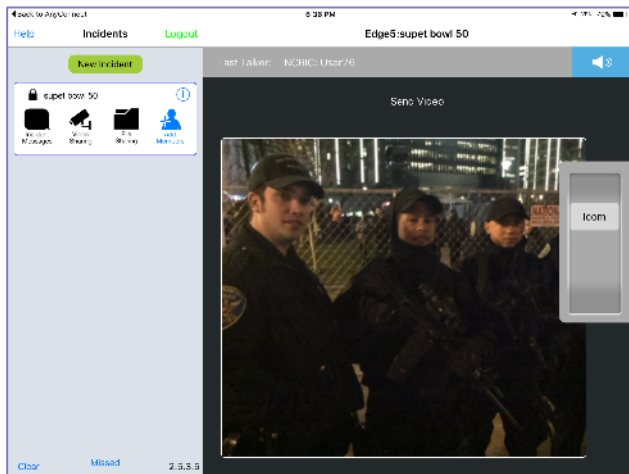

Public Safety LTE Coverage at Super Bowl 50

- 3 weeks to prepare. 20 min to install a small cell
- Flexible backhaul
- Data and voice with solid throughput
- Interoperable among multiple agencies

Control, coverage, resilience, interoperability to enable voice & data for public safety agencies at Super Bowl 50