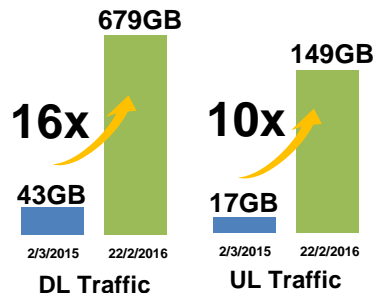

Super Connected MWC 2016

A Smart Exhibition Hall enabled by LampSite2.0 and Service Anchor

The Venue:

- Fira Barcelona Hall 1/3/6
- 100,000+ visitors during MWC 2016
- Total Area : 88,000 square metres

The challenge:

- Strict solution design, forbid external accessories
- limited completion time, less than 1 month
- no impact to installed 2G & 3G system

The Solution:

Complete 3 Halls 88,000 m²
Within 1 month with
Lampsite2.0