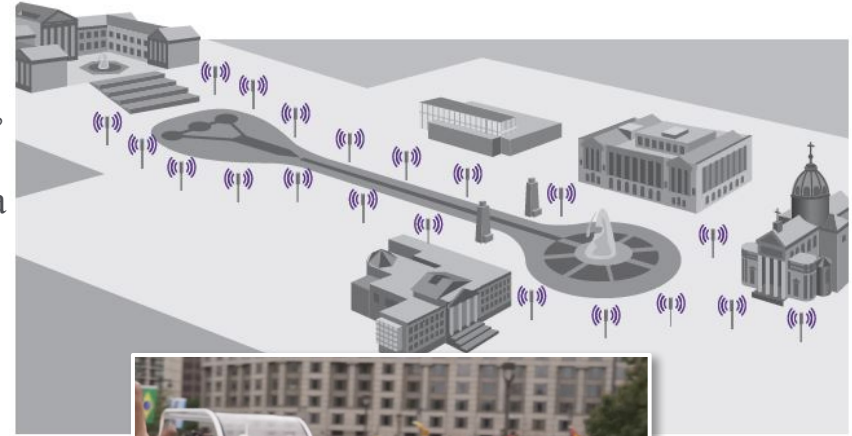

Modernizing wireless service in Philadelphia

- Installed 37 new small cell nodes around the historic Benjamin Franklin Parkway
- Design, approval, fiber and equipment installation, testing, and calibration all completed in less than nine months
- Each piece of infrastructure needed to be fully utilized as a shared solution across multiple carriers
- Nearly 900,000 people greeted the pope when he arrived in Philadelphia
- One carrier reported over 12.6 terabytes of data usage on their network – almost 7.5 times as much as they reported for 2015's biggest NFL game
- Partnering with 6 city agencies and 3 carriers

Crown Castle partners with 6 city agencies and 3 carriers to prepare Philadelphia's wireless for Pope's visit

<http://youtu.be/a654FBAzeis>

<http://scf.io/case/041>